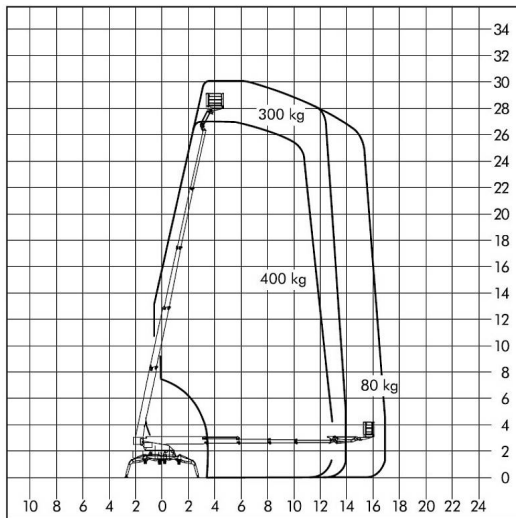

SICHER HOCH

Wagert

**vermietet
Arbeitsbühnen**

KT 300 K2

Tracked mobile telescopic boom lifts

Working range

support width approx.	30,0 m
stand height approx.	28,0 m
lateral range max.	17,0 m

Dimensions

vehicle height approx.	1,98 m
work cage approx.	1,20 x 0,80 m
vehicle length approx.	7,70 m
vehicle width approx.	1,58 m

Stabilisation

support width approx.	2,99 - 5,60 m
-----------------------	---------------

Weights

vehicle approx.	4500 kg
carrying capacity work cage approx.	400 kg

More information:

All dimensions, weights, diagrams and equipment data are approximate and without guarantee! Subject to technical changes and innovations!