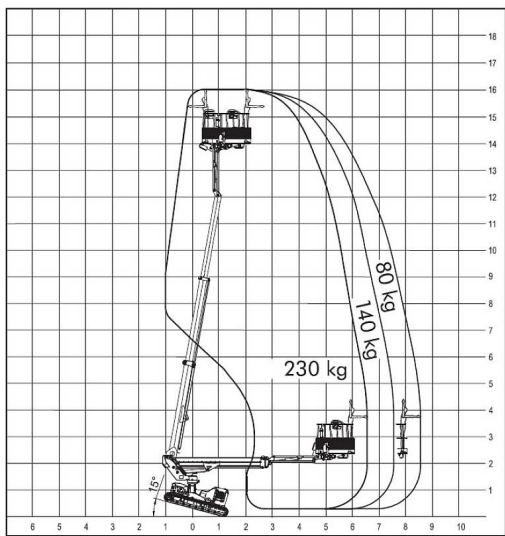

KT 160-S

Tracked mobile telescopic boom lifts

Working range

support width approx.	16,00 m
stand height approx.	14,00 m
lateral range max.	6,60 m

Dimensions

vehicle height approx.	1,99 m
work cage approx.	1,40 x 0,74 m
vehicle length approx.	5,17 m
vehicle width approx.	1,40 - 2,45 m

Weights

vehicle approx.	3850,00 kg
carrying capacity work cage approx.	230,00 kg

Equipment/Other

Equipment	Abrasion-resistant chains Lean angle compensation up to approx. 15°
-----------	---

More information: