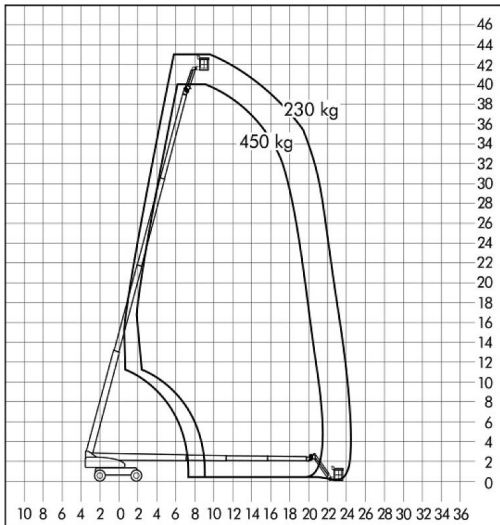

## T 430 DAK Telescopic working platforms

### Working range

support width approx.	43,15 m
stand height approx.	41,15 m
lateral range max.	24,35 m

### Dimensions

vehicle height approx.	3,05 m
work cage approx.	2,43 x 0,91 m
vehicle length approx.	14,80 m
vehicle width approx.	2,49 - 3,82 m