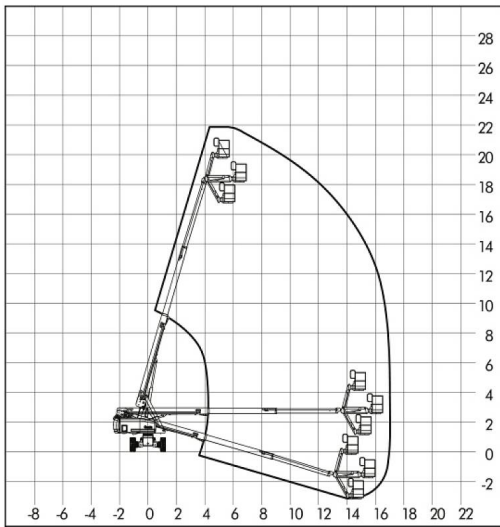

T 220 DAK-L

Telescopic working platforms

Working range

support width approx.	21,90 m
stand height approx.	19,85 m
lateral range max.	17,00 m

Dimensions

vehicle height approx.	2,75 m
work cage approx.	1,83 x 0,76 m
vehicle length approx.	7,55 - 9,45 m
vehicle width approx.	2,49 m

Weights

vehicle approx.	10430 kg
carrying capacity work cage approx.	227 kg

More information:

All dimensions, weights, diagrams and equipment data are approximate and without guarantee! Subject to technical changes and innovations!