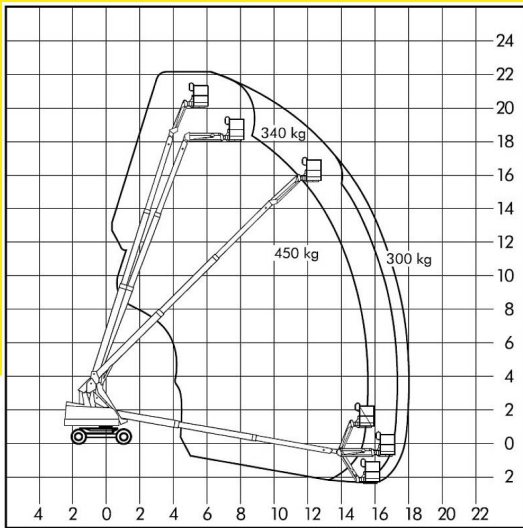

# T 220 DAK-HC

## Telescopic working platforms

**Working range**

support width approx.	22,10 m
stand height approx.	20,10 m
lateral range max.	18,06 m

**Dimensions**

vehicle height approx.	2,58 m
work cage approx.	1,85 x 0,95 m
vehicle length approx.	10,01 m
vehicle width approx.	2,29 m

**Weights**

vehicle approx.	13282 kg
carrying capacity work cage approx.	454 kg

More information:

All dimensions, weights, diagrams and equipment data are approximate and without guarantee! Subject to technical changes and innovations!