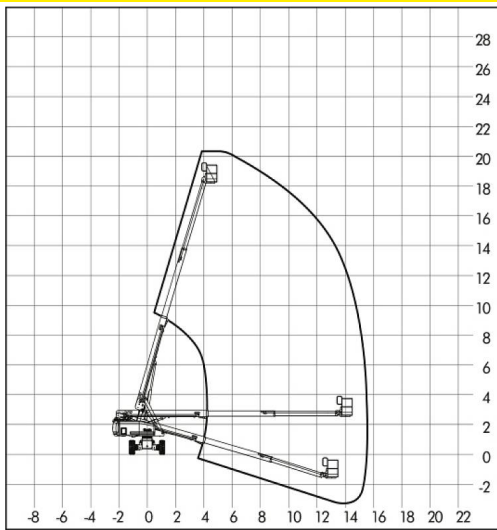

T 200 DA-L Telescopic working platforms

Working range

support width approx.	20,30 m
stand height approx.	18,30 m
lateral range max.	15,50 m

Dimensions

vehicle height approx.	2,75 m
work cage approx.	1,83 x 0,76 m
vehicle length approx.	8,50 m
vehicle width approx.	2,49 m

Weights

vehicle approx.	9398 - 10500 kg
carrying capacity work cage approx.	227/340 kg

More information:

All dimensions, weights, diagrams and equipment data are approximate and without guarantee! Subject to technical changes and innovations!