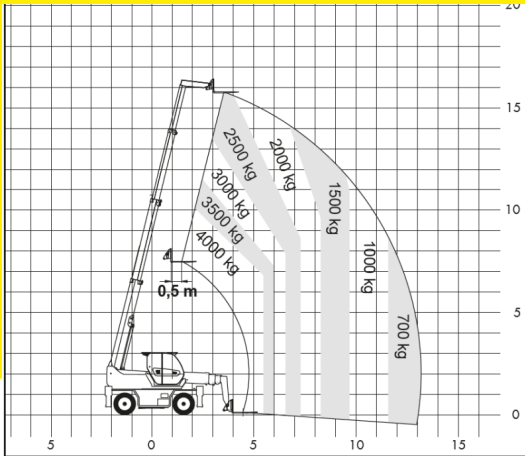

SICHER HOCH

Wagert

vermietet
Arbeitsbühnen