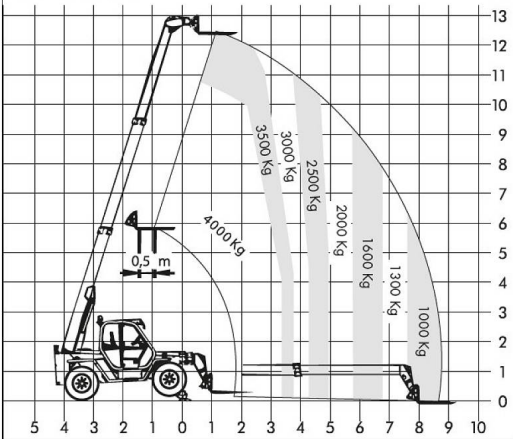

TS 40-13 Telescopic forklifts

Leistungsdaten Diagramm
-abgestützt-

Working range

max. lifting height approx.	12,50 m
max. carrying capacity approx.	4,00 t
max. outreach approx.	8,70 m
max. height at max. carrying capacity	11,30 m
carrying capacity at max. height approx.	3,50 t
outreach at max. carrying capacity approx.	3,30 m
carrying capacity at max. outreach approx.	1,00 t

Dimensions

Vehicle height	2,43 m
vehicle length without crane fork approx.	5,41 m
vehicle width without support jibs approx.	2,24 m
vehicle width with support jibs approx.	2,36 m

Weights

vehicle approx.	9,28 kg
-----------------	---------

Equipment/Other

Crane forks	1,20 m
load_centre	0,50 mm

More information:

All dimensions, weights, diagrams and equipment data are approximate and without guarantee! Subject to technical changes and innovations!