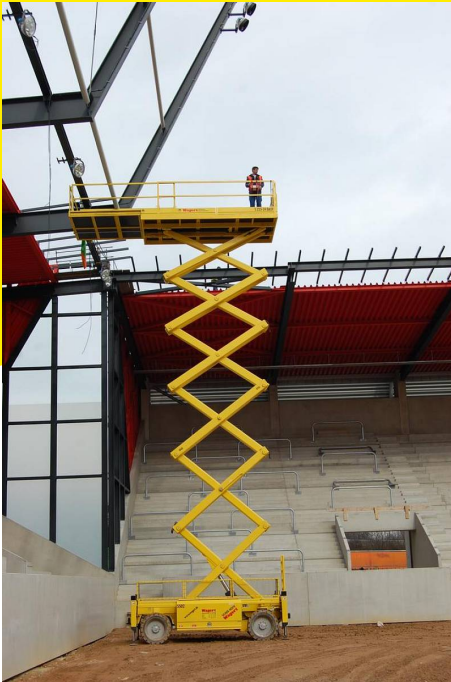

SICHER HOCH

Wagert

**vermietet
Arbeitsbühnen**

S 225-24 DAST Scissor platforms

Working range

support width approx.	22,50 m
stand height approx.	20,50 m

Dimensions

platform size	5,35 x 2,50 m
platform extended	7,50 x 2,50 m
transport measures	5,70 x 2,55 m
transport height with/without railings	4,10 / 3,24 m