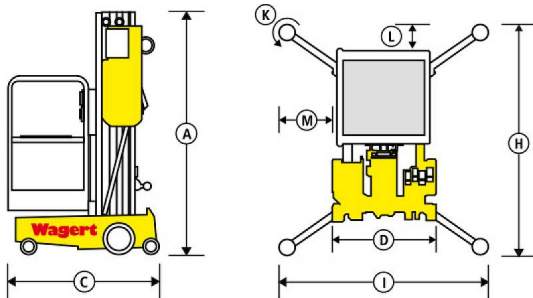

Stabilisation

support measure	1,93 x 1,73 m
access to corners	0,56 m

Weights

vehicle approx.	360 kg
carrying capacity work cage approx.	159 kg

Equipment/Other

Equipment	non-marking tyres
-----------	-------------------