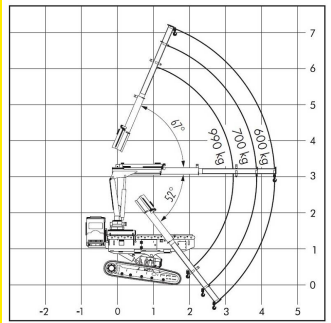

SICHER HOCH

Wagert

vermietet
Arbeitsbühnen

MLK 6000 Multi-loader

Working range

lateral range loader crane max.	4,30 m
lifting height loader crane	7,00 m

Dimensions

platform size	1,10 x 2,40 m
vehicle height approx.	1,44 - 2,98 m
vehicle length approx.	3,00 m
vehicle width approx.	1,46 - 1,80 m

Weights

vehicle approx.	2.990 kg
carrying capacity	5,5 - 6,0 t
lifting capacity loader crane approx.	300,0 - 900,0 kg

More information:

All dimensions, weights, diagrams and equipment data are approximate and without guarantee! Subject to technical changes and innovations!