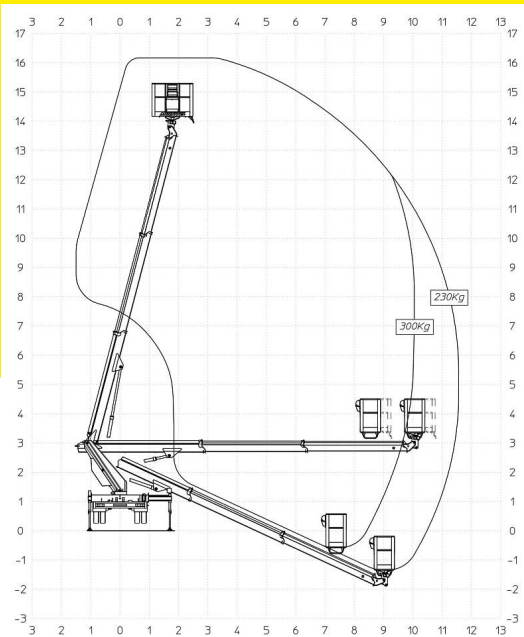

SICHER HOCH

Wagert

**vermietet
Arbeitsbühnen**

L 160/2 Truck-mounted working platforms

Drivers licence 3/B

Working range

support width approx.	16.20 m
stand height approx.	14.20 m
lateral range max.	11.20 - 11.50 m

Dimensions

vehicle height approx.	2.82-2.88 m
work cage approx.	1.41 x 0.70 m
vehicle length approx.	6.10-6.99 m
vehicle width approx.	2.10-2.24 m

Stabilisation

support width on both sides approx.	3.41-3.56 m
support width on one side approx.	2.74-2.90 m
support width narrow approx.	2.07-2.20 m

Weights

vehicle approx.	up to 3500 kg
carrying capacity work cage approx.	300 kg